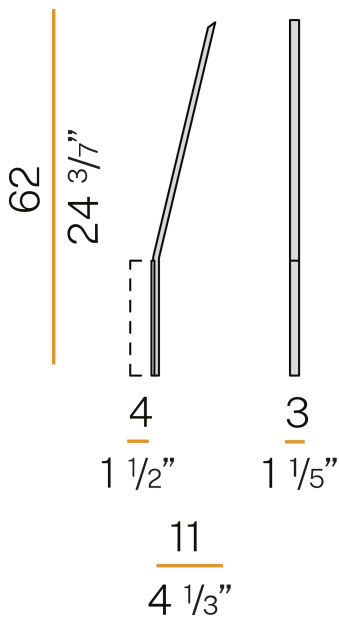

PANZERI

Ypsilon

220-240V AC ON-OFF

X07222.000.0401

Data sheet

CODE	X07222.000.0401
SYSTEM POWER CONSUMPTION	13W
EFFICACY	80.46lm/W
LIGHT SOURCE	LED
COLOUR TEMPERATURE	3000K Ra>90
LIGHT DISTRIBUTION	diffused
POWER SUPPLY	220-240V AC
FREQUENCY	50/60Hz
ELECTRICAL CONFIGURATION	ON-OFF
DRIVER	integrated included
NOMINAL LUMINOUS FLUX	1366lm
LUMEN OUTPUT	1046lm
EFFICIENCY	76.6%
WEIGHT	0,98 Kg
PROTECTION DEGREE	IP20
COLOUR TOLLERANCES	SDCM 3
PACKING DIMENSIONS (CM)	10,0 x 84,5 x 7,0

Technical drawing

Lighting fixture for wall semi-built-in installation for interiors, with indirect light emission.

Pickled sheet metal bracket in white, black, bronze or mat brass polyacrylic paint, or in polished stainless steel.

Application

Polar diagram